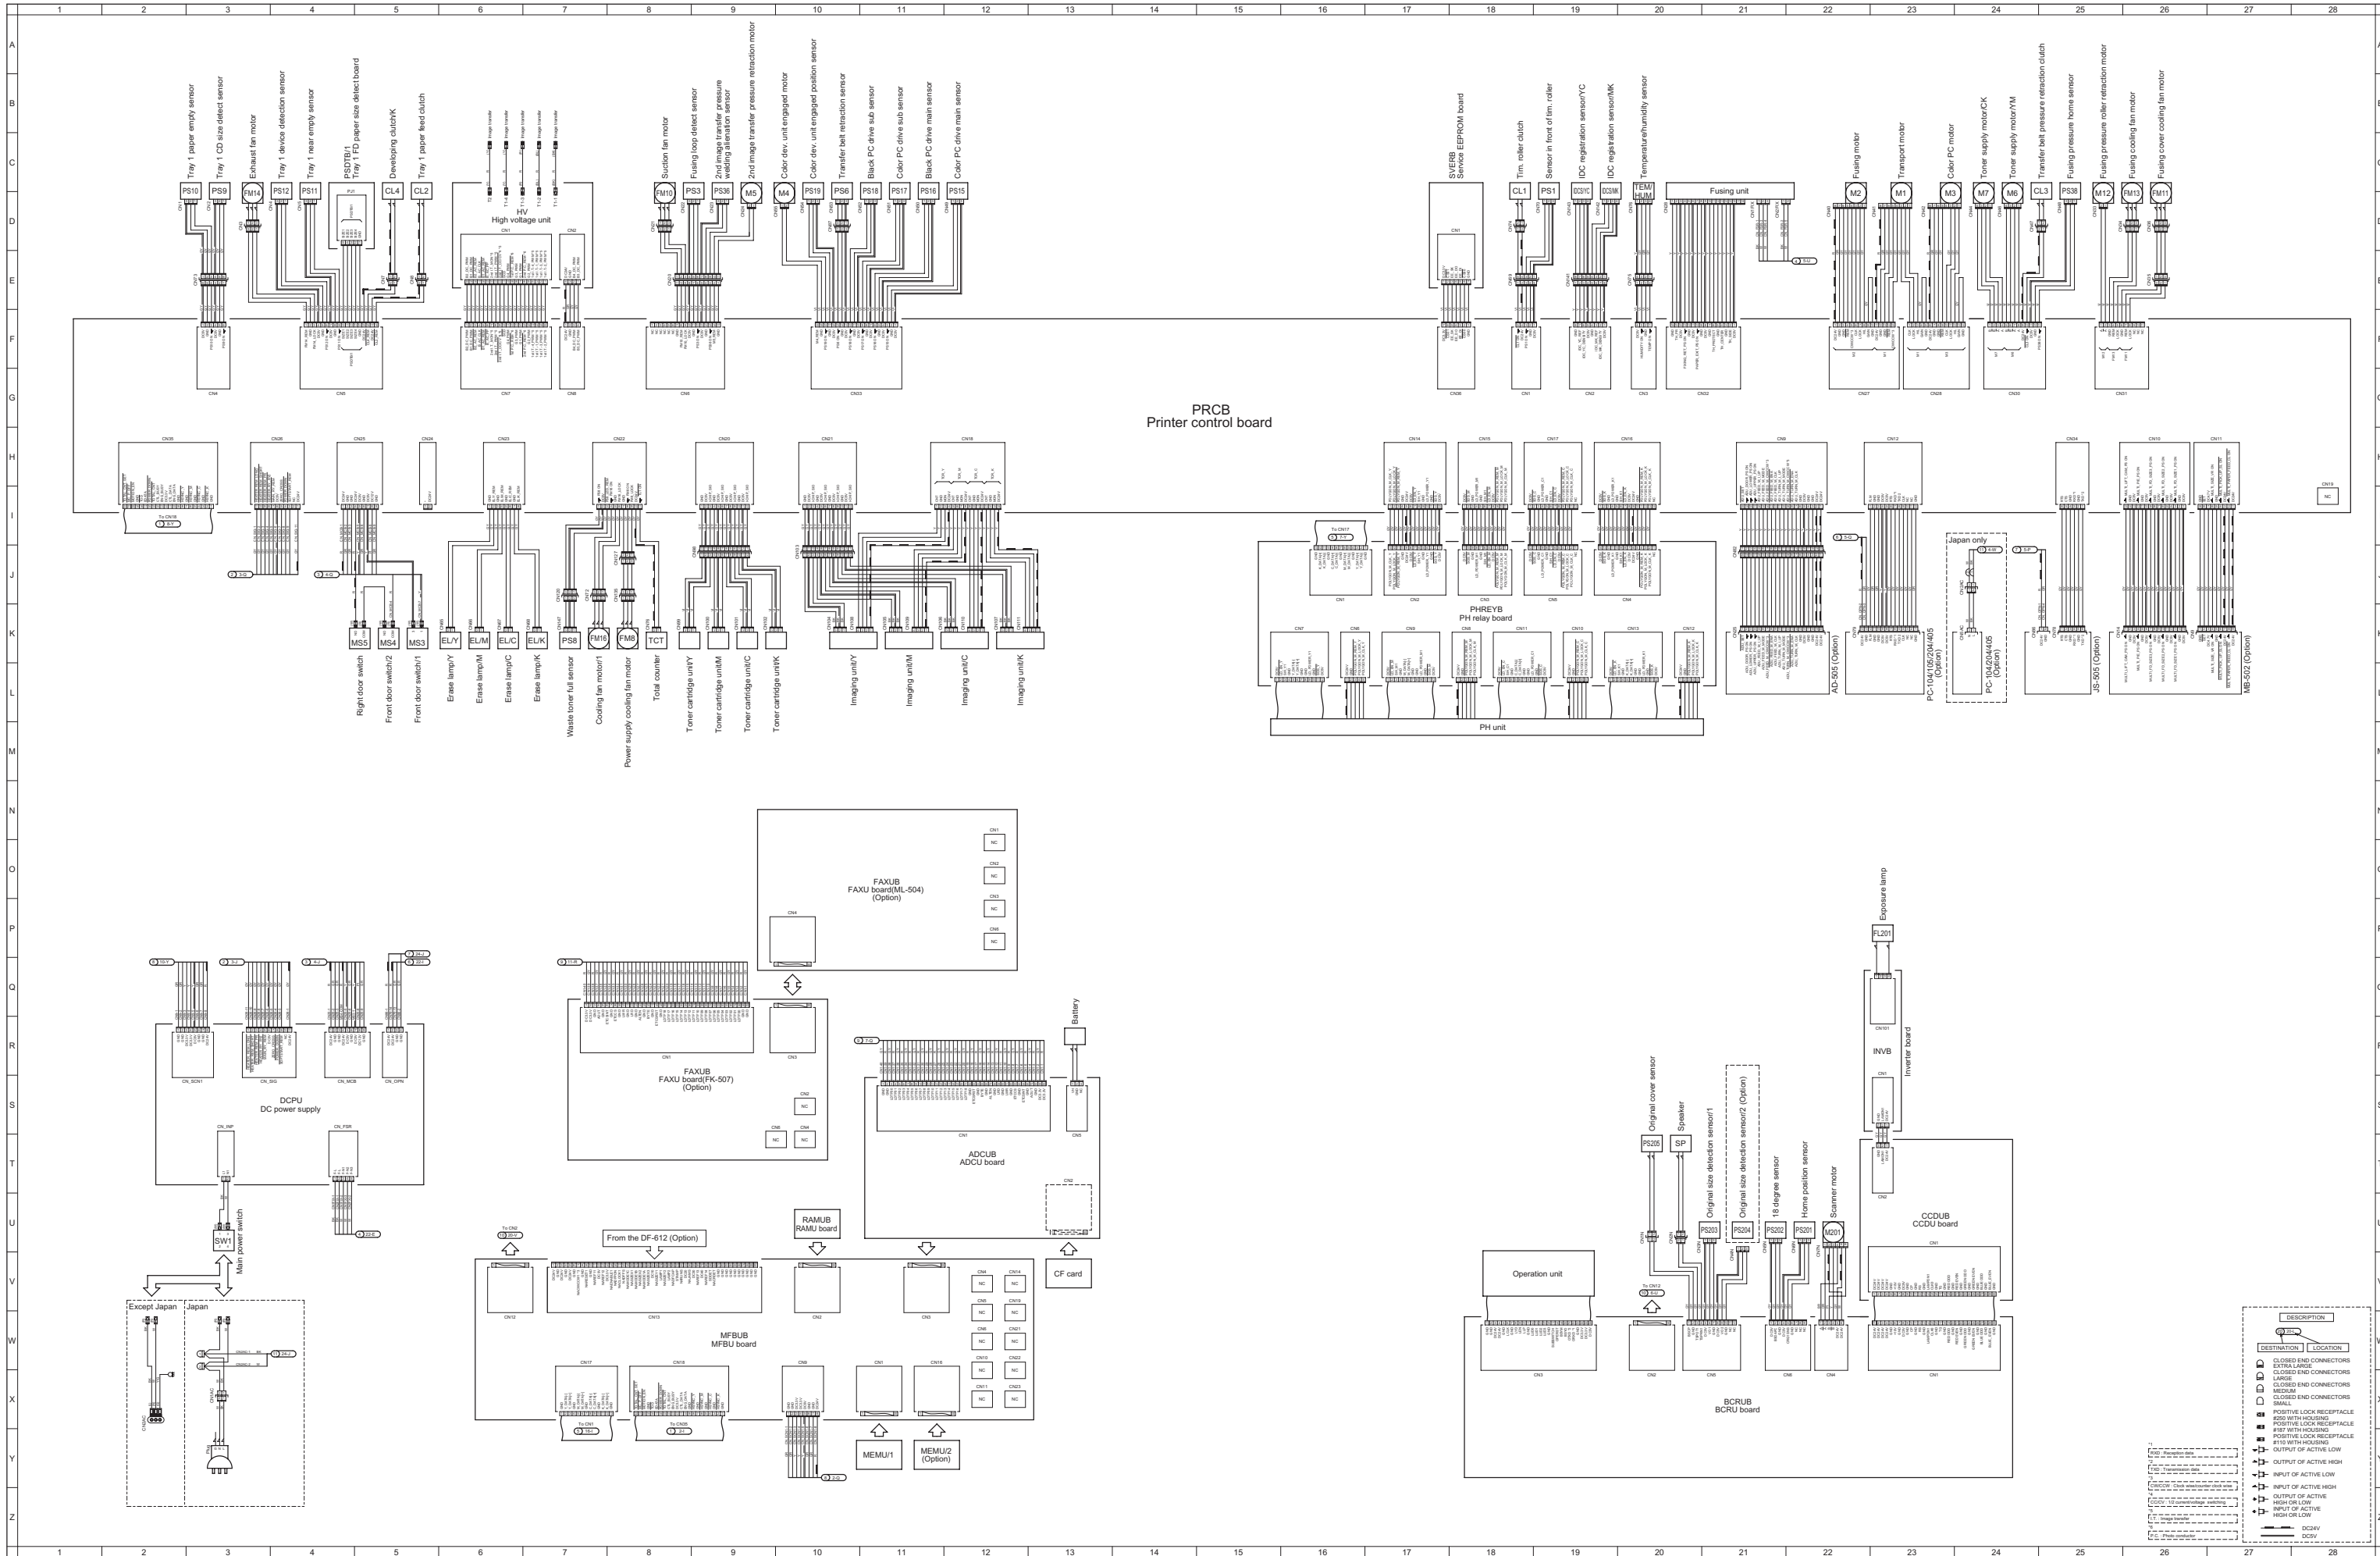

**Color Printer**

# **d-Color MF201**

**SCHEMATICS**

Codice Y109680-3

**PUBLICATION ISSUED BY:**

**Olivetti S.p.A.**  
77, Via Jervis - 10015 Ivrea (TO)  
Italy

*Copyright © 2008, Olivetti  
All rights reserved*

d-Color MF201 Overall wiring diagram