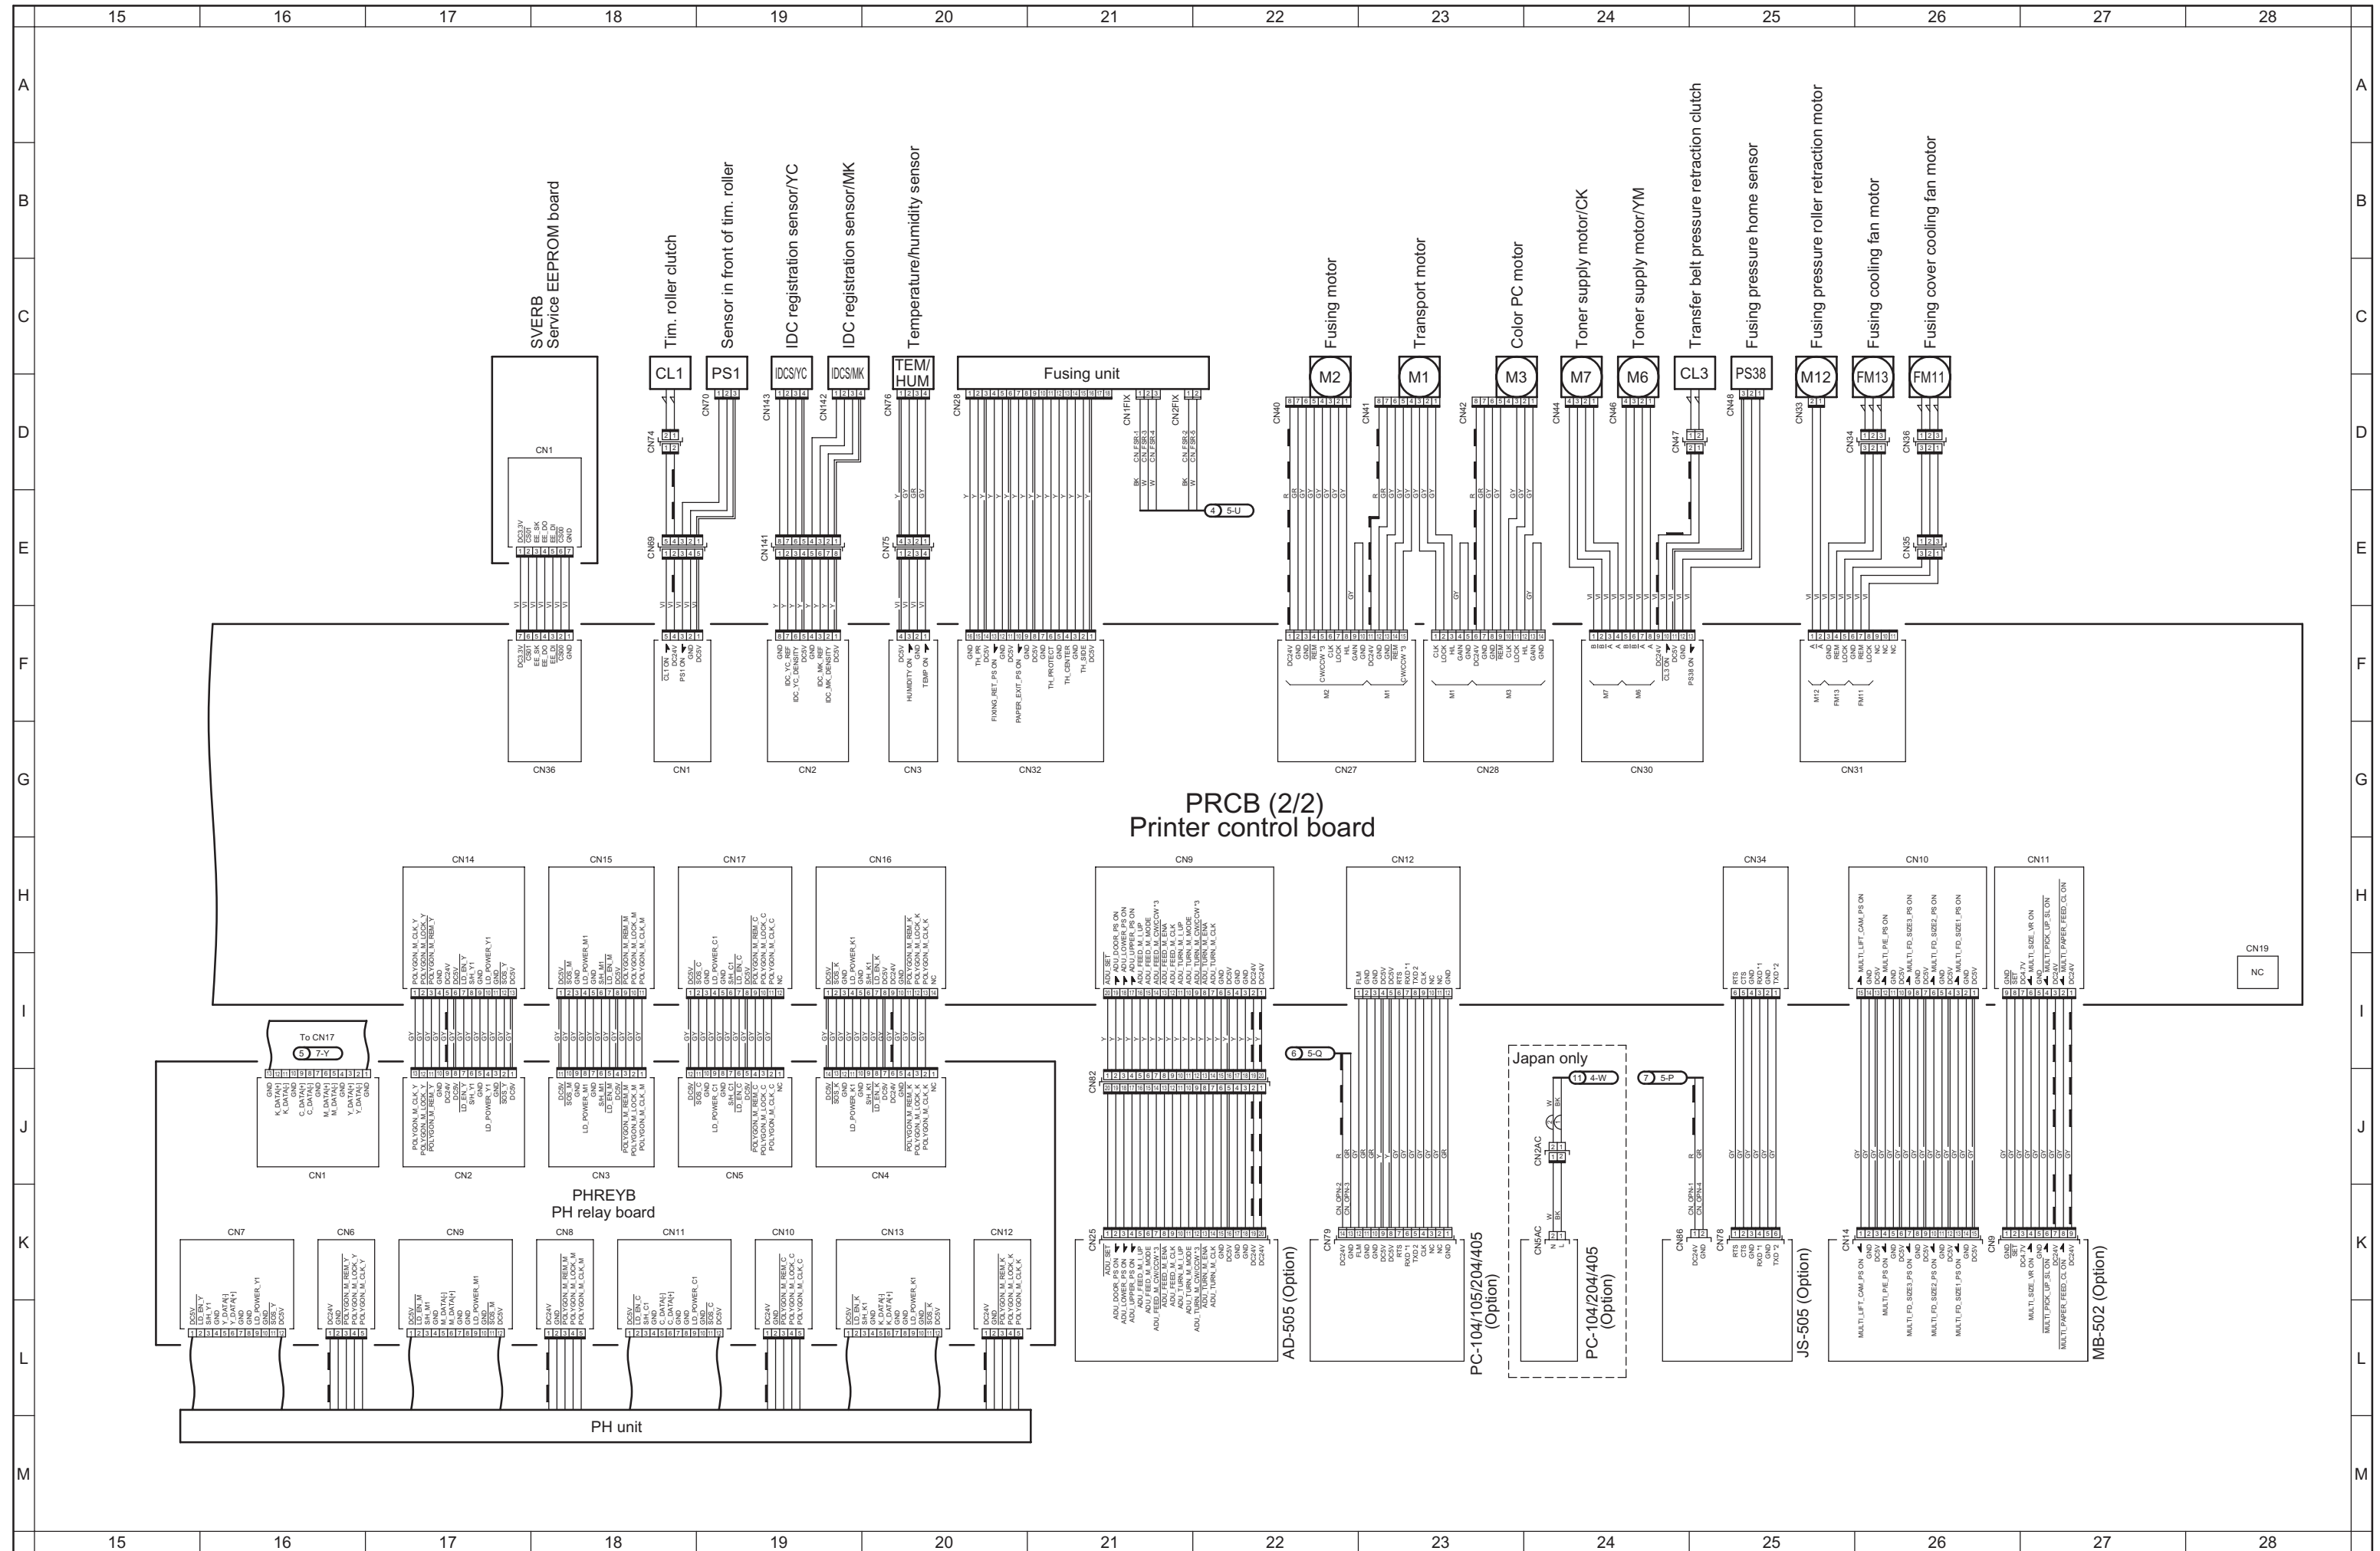

d-Color MF201 Overall wiring diagram 2/4