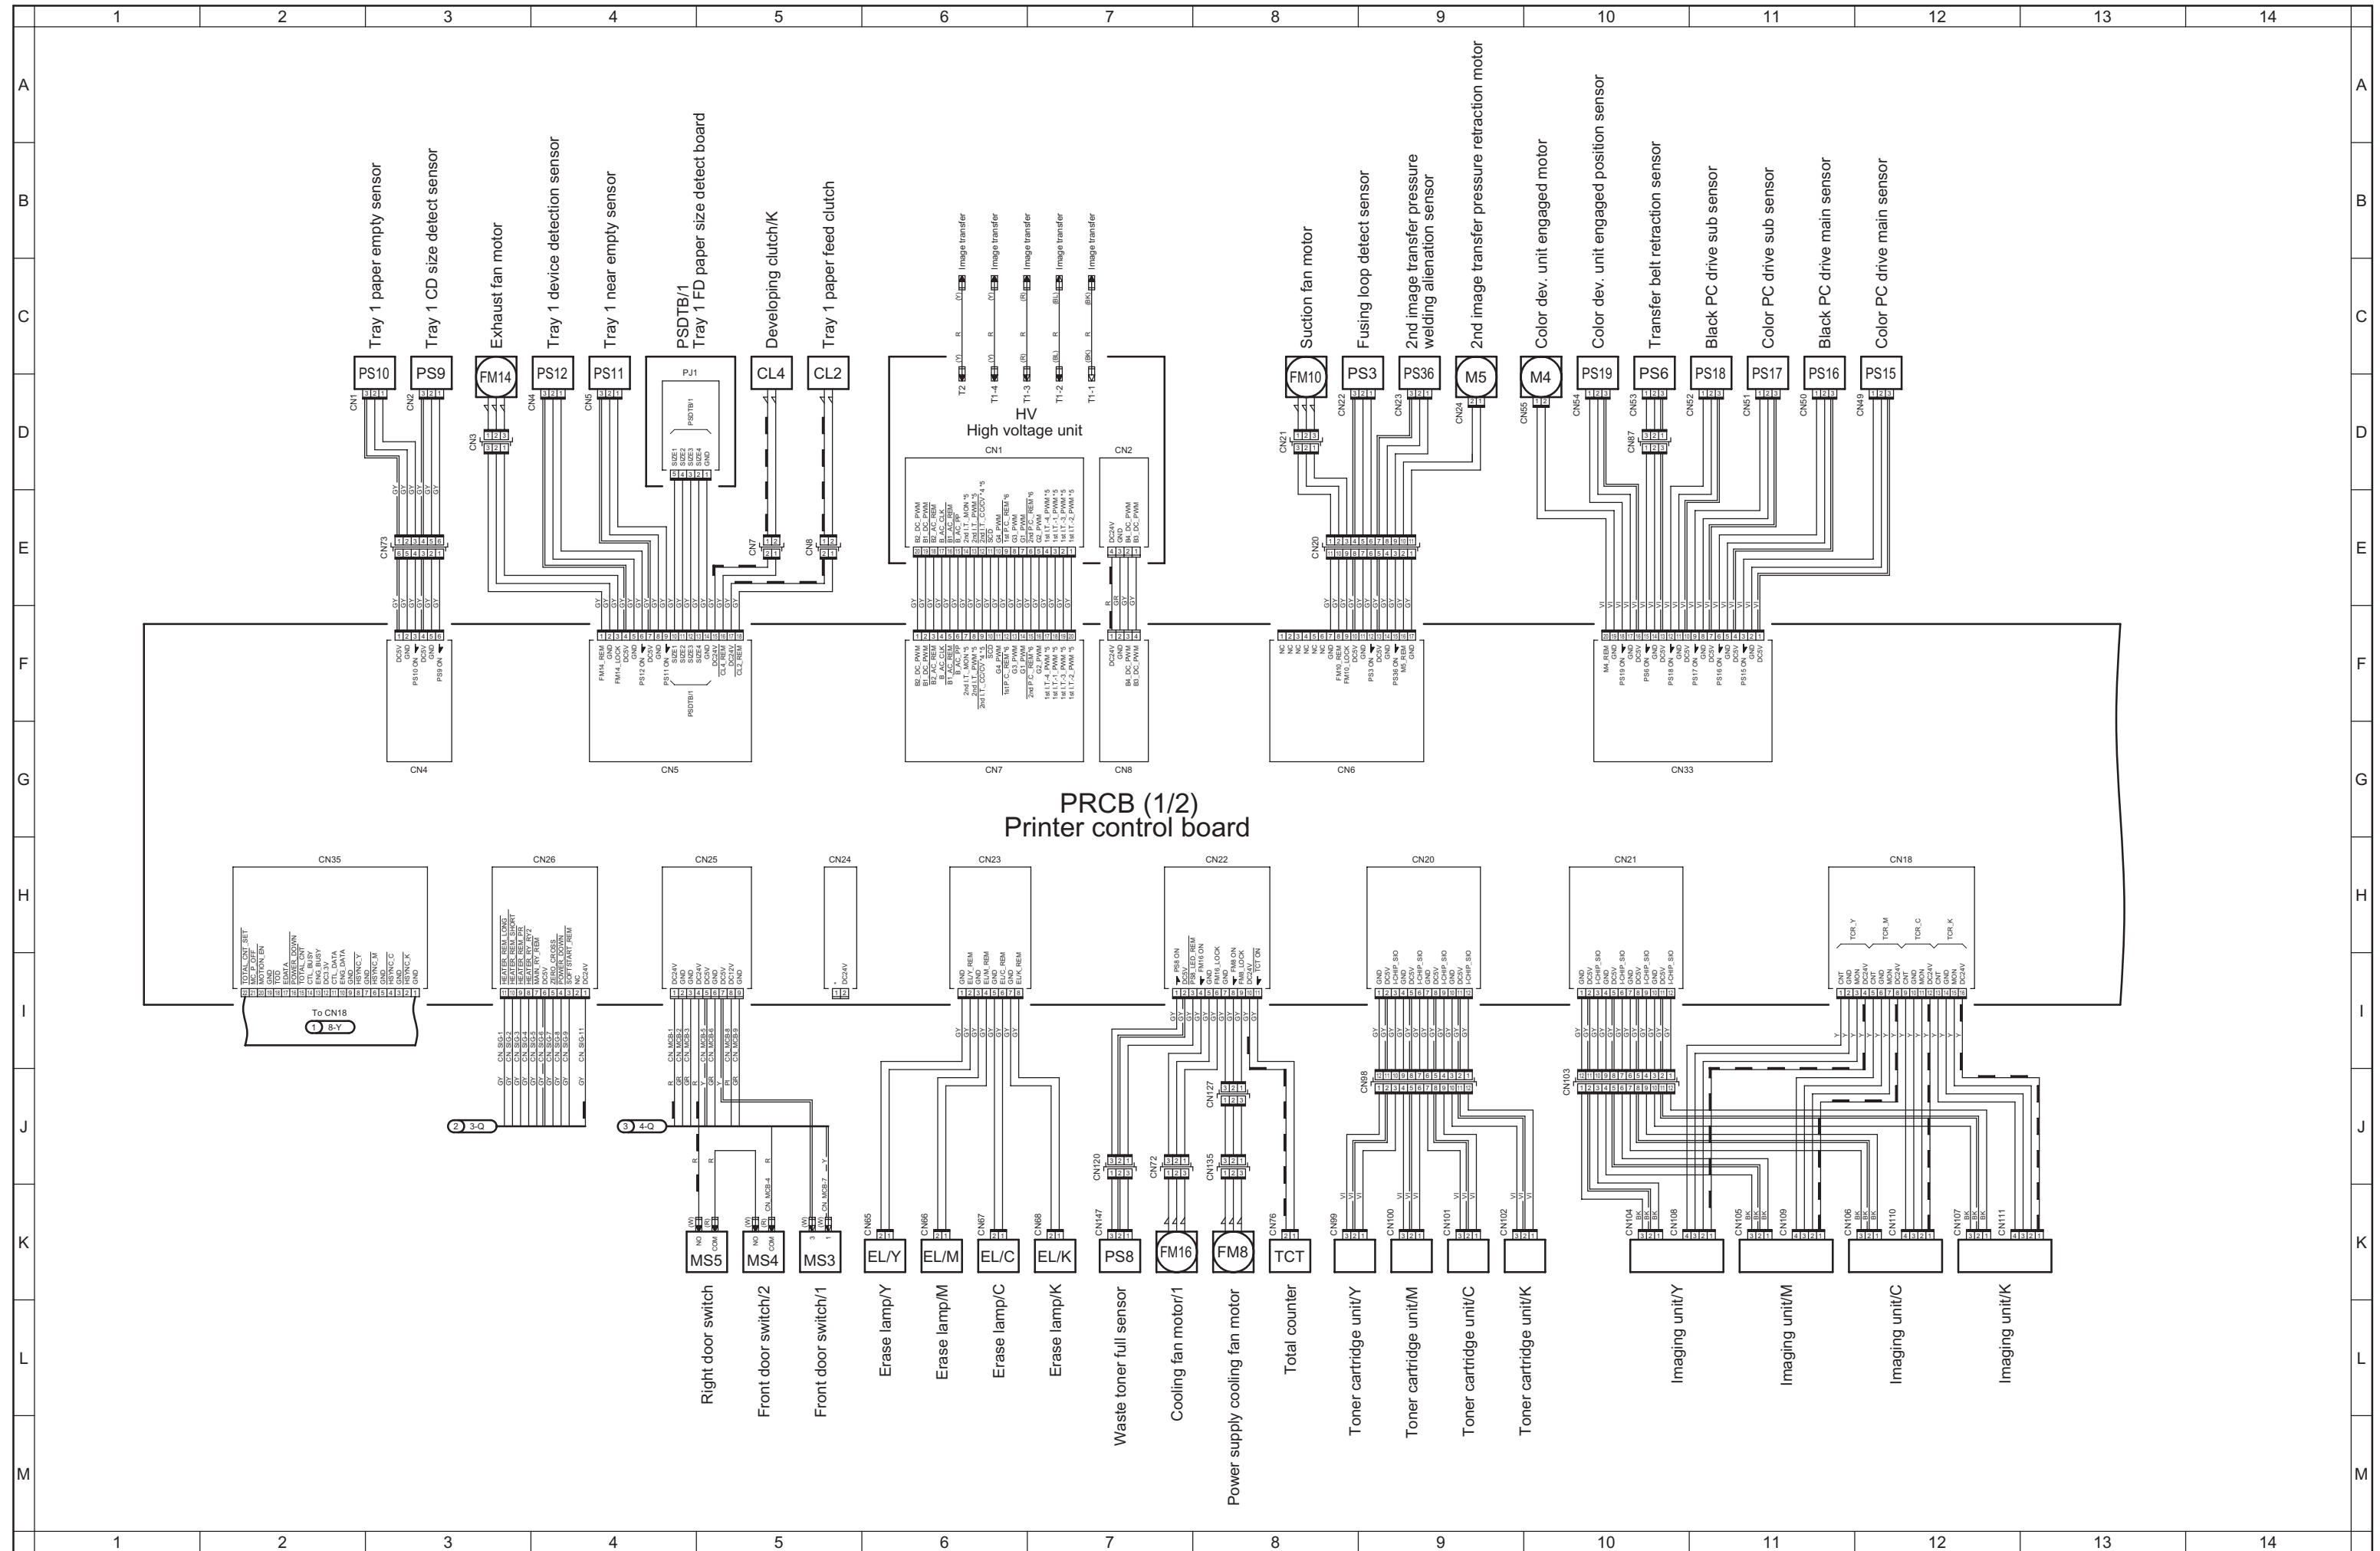

d-Color MF201 Overall wiring diagram 1/4